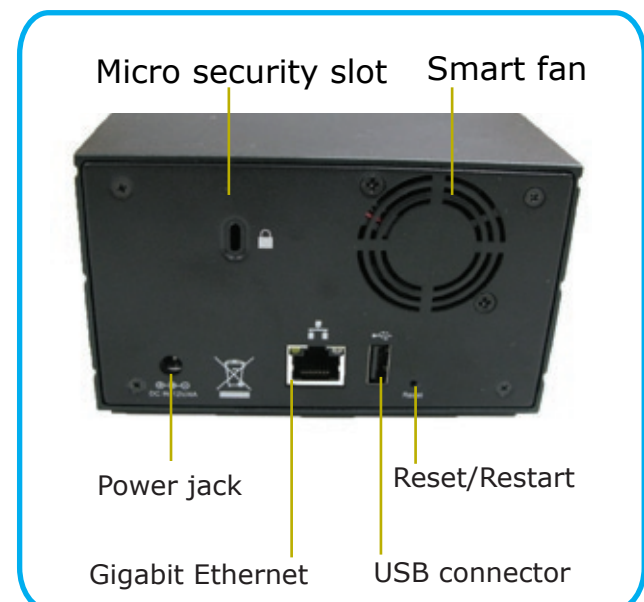

PN041 NVR4CH-- Hardware Specifications

CPU and Memory

- ARM9 300 Mhz/128 DDR RAM

Ethernet

- Gigabit, half duplex/full duplex auto-negotiation

HDD

- SATA HDD Slot x 2 (SATA I or SATA II)
- Max. Capacity: 3TB (1.5TB per HDD)

Buttons

- Reset/Power

Connectors

- USB x 2

Power

- 12V DC/4A
- Power consumption: 36W

Dimensions

- 24.5 x 14 x 8.3 cm

Weight

- N.W.: 1.7 Kg G.W.: 3Kg

Temperature

- Operating Temperature: 5°C ~ 40°C
- Storage Temperature: -20°C ~ 70°C

Humidity

- Operating Humidity: 10%RH ~ 80%
- Storage Humidity: 5%RH ~ 90%RH

Safety

- CE/FCC