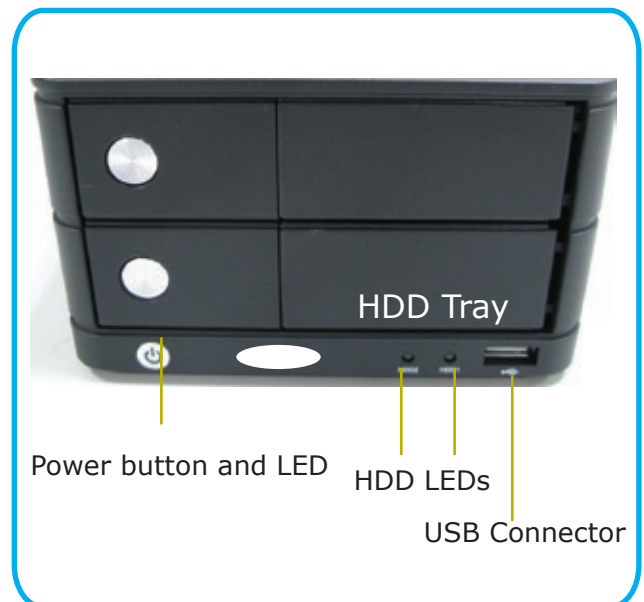

PN041 NVR4CH-- Hardware Specifications

CPU and Memory

- ARM9 300 Mhz/128 DDR RAM

Ethernet

- Gigabit, half duplex/full duplex auto-negotiation

HDD

- SATA HDD Slot x 2 (SATA I or SATA II)
- Max. Capacity: 3TB (1.5TB per HDD)

Buttons

- Reset/Power

Connectors

- USB x 2

Power

- 12V DC/4A
- Power consumption: 36W

Dimensions

- 24.5 x 14 x 8.3 cm

Weight

- N.W.: 1.7 Kg G.W.: 3Kg

Temperature

- Operating Temperature: 5°C ~ 40°C
- Storage Temperature: -20°C ~ 70°C

Humidity

- Operating Humidity: 10%RH ~ 80%
- Storage Humidity: 5%RH ~ 90%RH

Safety

- CE/FCC