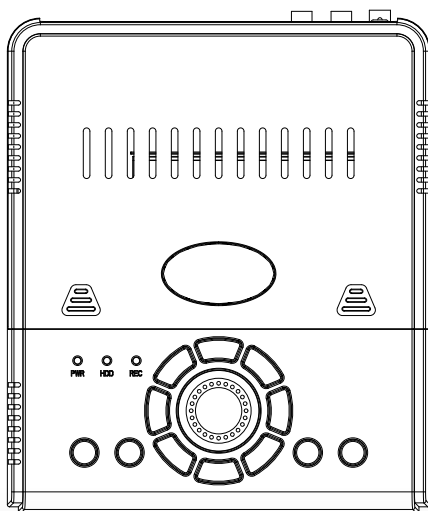

DIMENSION DIAGRAM

Specifications

Function	No. of cameras	4
	Split display mode	Full, quad
	User interface	Aminated GUI
	Multiplex mode	Quadruplex (live, record, playback, ethernet)
	Display resolution (VGA/DVI)	1280x1024(quad)
	Display resolution (BNC)	720x480 (NTSC), 720x576(PAL)
	Display frame rate	120fps (NTSC), 100fps (PAL)
	Color	16M colors (Y:8, U:8, V:8) 4:2:2
Record	Watch dog	Yes
	Resolution	640x480 (NTSC), 640x512 (PAL)
	Frame rate	60 fps (NTSC), 50 fps (PAL)
	Recording quality	5 levels
	Compression algorithm	H.264 enhanced
	Max. compression rate	300:1
	Motion recording	Yes
	Pre-recording	3 sec. ~ 10 sec.
Playback	Post-recording	1 sec. ~ 255 sec. (programmable)
	Search mode	Smart search by file/event/date/time/frame
	Search speed	Date, hour, min, sec, frame, pause
Connector	Playback speed	Pause, x1, x5, x15, x60
	Video in BNC	4
	Video out BNC	1
	Video out VGA	1280x1024
	Video out DVI	1280x1024
	Audio In	RCAx2 (1Vp-p)
	Audio Out	RCA (L, R) (1Vp-p)
	Ethernet 10/100M	RJ45x1
	DC Jack	1
	DSUB9	1 (alarm-in x4, alarm-out x1),(3.3 volt)
	IR Remote Controller	Yes
Alarm/Motion	Motion detection	12 (4x3) motion zones
	Motion detection sensitivity	100 levels
	No. of alarm inputs	4
	No. of alarm outputs	1
Event	Alarm type	NO (Normal Open)
	Size of event list	256 events
Ethernet	Event source	Alarm, motion, video loss, power loss
	10/100M LAN	Yes
	Remote viewing	Suggested resolution: 1024x768
	PPPoE	Yes
	DDNS	Yes
Backup	Remote viewing resolution	NTSC: 640x480, PAL: 640x512
	Size of hard drive	120GB~500GB SATA
Specification	CF Card	64MB~2GB
	Power supply	DC 12V
	Voltage range	100~240V
	DVR power consumption	7.2W
	Operating temperature	5 ~ 40°C
	Operating relative humidity	10 ~ 75 %
	Net weight	1 KG
	Shipping weight	1.7 ± 0.1KG
DVR dimension (mm)	190(L) X 230(D) X 55(H)	