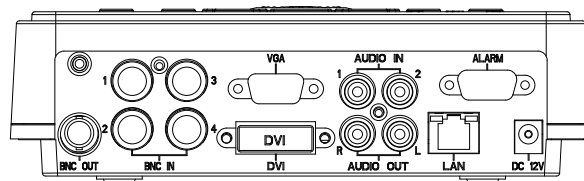

DIMENSION DIAGRAM

Specifications

Function	No. of cameras	4
	Split display mode	Full, quad
	User interface	Aminated GUI
	Multiplex mode	Quadruplex (live, record, playback, ethernet)
	Display resolution (VGA/DVI)	1280x1024(quad)
	Display resolution (BNC)	720x480 (NTSC), 720x576(PAL)
	Display frame rate	120fps (NTSC), 100fps (PAL)
	Color	16M colors (Y:8, U:8, V:8) 4:2:2
Record	Watch dog	Yes
	Resolution	640x480 (NTSC), 640x512 (PAL)
	Frame rate	60 fps (NTSC), 50 fps (PAL)
	Recording quality	5 levels
	Compression algorithm	H.264 enhanced
	Max. compression rate	300:1
	Motion recording	Yes
	Pre-recording	3 sec. ~ 10 sec.
Playback	Post-recording	1 sec. ~ 255 sec. (programmable)
	Search mode	Smart search by file/event/date/time/frame
	Search speed	Date, hour, min, sec, frame, pause
Connector	Playback speed	Pause, x1, x5, x15, x60
	Video in BNC	4
	Video out BNC	1
	Video out VGA	1280x1024
	Video out DVI	1280x1024
	Audio In	RCAx2 (1Vp-p)
	Audio Out	RCA (L, R) (1Vp-p)
	Ethernet 10/100M	RJ45x1
	DC Jack	1
	DSUB9	1 (alarm-in x4, alarm-out x1),(3.3 volt)
	IR Remote Controller	Yes
Alarm/Motion	Motion detection	12 (4x3) motion zones
	Motion detection sensitivity	100 levels
	No. of alarm inputs	4
	No. of alarm outputs	1
Event	Alarm type	NO (Normal Open)
	Size of event list	256 events
Ethernet	Event source	Alarm, motion, video loss, power loss
	10/100M LAN	Yes
	Remote viewing	Suggested resolution: 1024x768
	PPPoE	Yes
	DDNS	Yes
Backup	Remote viewing resolution	NTSC: 640x480, PAL: 640x512
	Size of hard drive	120GB~500GB SATA
Specification	CF Card	64MB~2GB
	Power supply	DC 12V
	Voltage range	100~240V
	DVR power consumption	7.2W
	Operating temperature	5 ~ 40°C
	Operating relative humidity	10 ~ 75 %
	Net weight	1 KG
	Shipping weight	1.7 ± 0.1KG
DVR dimension (mm)	190(L) X 230(D) X 55(H)	