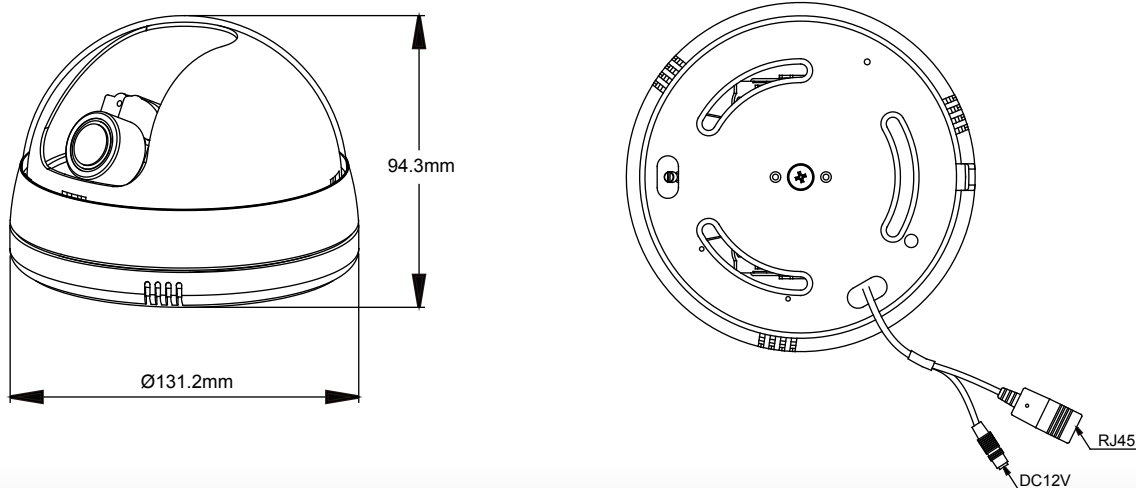

P-415M

Megapixel Network Dome Camera

MAIN FEATURES

- MegaPixel (SXGA Resolution)
- Self-Contained Web Server providing internet capability for remote access
- SD Card backup
- Support 3GPP/Win CE cell phone
- MPEG-4 / MJPEG Dual Streaming
- Supports DDNS for dynamic IP application
- Free bundle recording software

DIMENSION DIAGRAM

P-415M Megapixel Network Dome Camera

Specifications

Video Compression	MPEG-4 / M-JPEG Dual Streaming	
Video Resolution	SXGA: 1280 x 1024 VGA: 640 x 480 QVGA: 320 x 240 QQVGA: 160 x 120	
Bit Rate	32K ~ 2M bits/sec (CBR/VBR configurable)	
Frame Rate	Up to 30 FPS @ VGA / QVGA / QQVGA, 10 FPS @ SXGA	
Image Device	1/4" CMOS	
Lens Type	Vari-focal 3.7 to 12 mm lens	
Minimum Illumination	1.5 lux @ F1.4	
Video Control	Frame rate, Bit rate (Constant Bit Rate (CBR), Variable Bit Rate (VBR) w/ quality levels), Group of Pictures (GOP) size, Compression Format, Dual Stream, 3GPP mode, RTSP Path	
Image Adjustment	Brightness/ Contrast/ Exposure/ Sharpness/ AGC/ Night Mode	
Event System	Trigger	Motion detection, Network Disconnected, Network IP Check
	Action	FTP, Email, Save to SD card
Local Storage	SD Slot	
Network Interface	10/ 100 Base-T	
Protocols	HTTP, TCP/ IP, UDP, SMTP, FTP, PPPoE, DHCP, DDNS, NTP, 3GPP, UPnP	
Power Supply	DC 12V, 1.25A	
Power Consumption	2.4W	
Operation Temperature	0°C ~ 40°C	
Operation Humidity	0% ~ 80% RHG	
Dimension (L x W x H)	131.2mm(ψ) x 94.3mm(H)	
Net Weight	300 g	
I/O Connectors	1 x RJ-45 Ethernet connector 1 x DC In connector 1 x SD slot	
Package Contents	1 x CD (manual and software) 1 x Ethernet cable 1 x ACDC Power Adapter 1 x Tool Pack	