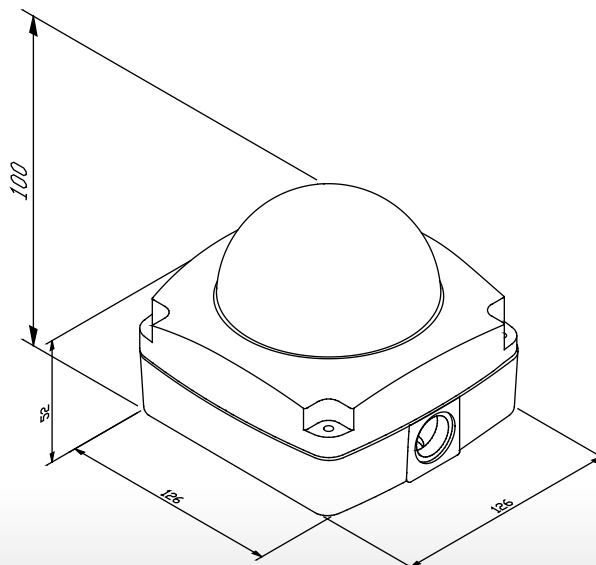

DIMENSION DIAGRAM

P-413 (PoE) Vandal-Resistant Dome

Specifications

System	32-Bit RISC Processor, 4MB Flash ROM, 32MB SDRAM	
Video Compression	MPEG-4 Simple Profile (SP) / MJPEG, Dual Codec	
Video Resolution	Full D1: NTSC = 720 x 480; PAL = 720 x 576 CIF: NTSC = 352 x 240; PAL = 352 x 288 QCIF: NTSC = 176 x 120; PAL = 176 x 144	
Bit Rate	64K ~ 4M bits/sec (CBR/VBR configurable)	
Frame Rate	Up to 30(NTSC) / 25(PAL)	
Image Device	1/3" Sony CCD	
Lens Type	Vari-focal auto iris 3.7~12 mm lens	
IR Radiant Distance	10 meters	
IR LED	IR LED Built-in	
IR Cut Filter	Removable IR Cut Filter	
Minimum Illumination	IR Off: 0.1 lux@F1.6	
Video Control	Frame rate, Bit rate (Constant Bit Rate (CBR), Variable Bit Rate (VBR) w/ quality levels), Group of Pictures (GOP) size, Frame Sequence (I-Frame, I-Frame/P-Frame)	
Image Adjustment	Brightness / Contrast / Saturation / Hue / BLC	
Event System	Trigger	GPIN, Motion detection,
	Action	GPOUT, FTP, Email and alert message
Network Interface	10/100 Base-T Ethernet	
Protocols	TCP(UDP)/IP, HTTP, FTP, Telnet, SMTP, DHCP, NTP, DDNS, RTSP, RTP/TCP(UDP)	
Audio Capability	1 x input (Line In)	
Power Supply	AC/DC switching power adapter, input: AC100 ~240V, output: DC 12V/1.5A Built-in PoE IEEE 802.3af (PoE Model)	
Power Consumption	9.5W / 10.3W (PoE Model)	
Water Proof Standard	IP66 Standard	
Operation Temperature	0°C ~ 50°C	
Operation Humidity	20% ~ 80% RHG	
Dimension (L x W x H)	126mm x 126mm x 100mm	
Net Weight	980g (approximately)	
I/O Connectors	1 x I/O Terminal connector 1 x Video Out connector 1 x RJ-45 Ethernet connector 1 x Audio Line input 1 x DC In connector	
Package Contents	1 x CD (manual and software) 1 x Ethernet cable 1 x ACDC Power Adapter (Not included with PoE model) 1 x Tool Pack	