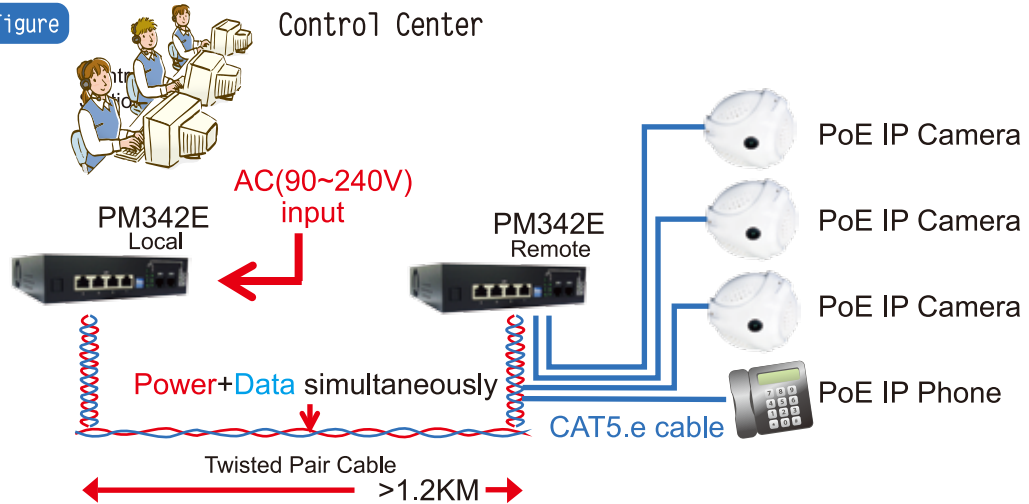

PM342E

IP Extender over Twisted Pair Cable

Application Figure

Key Feature

- Power feeding up to 19W for single port, up to 30W totally
- Twisted pair cabling
- Wide transmission bandwidth data transmission
- Long distance (37Mbps@1.2KM)
- Long distance power transmission (30W@1.2KM)
- Support PoE

Specification

Model Name	PM342E	
Camera Type	PoE Network Camera	
Interface	RJ11 x 1; Terminal block x 1	
Feature	Long distance image transmission Wide transmission bandwidth Instant video transmission With 4 ports PoE RJ-45 Use existing phone and cable system	
Applied Area	Suitable for power insufficient area	
Transmission Cable	Phone twisted pair(24AWG or above)	
Signal Transmit	Distance(Meter)	1200M
	Bandwidth UL/DL(Mbps)	37Mbps@1200M
Power Deliver	Distance(Meter)	1200M
	Output	max 30W; 19W for single port
	Support PTZ IP cam	Yes
Power Input	AC 90-240V	
I/O	Signal LED	Yes
	Network management	Yes (with DSL QoS)
	Interface	4 Ports PoE RJ-45
	LED status indicator	Yes
Dimension WxDxH(mm)	RT: 200(W)*190(D)*48(H) mm	
	CO: 170(W)*170(D)*44(H) mm	
Weight(g)	2.1KG	
Operating Temperature	-20 to 70°C	
Operating Humidity	85% RH	
Cover	Metal cover (Black color)	
Protection	ROHS	Yes
	Grounding	Yes
	Strike protection	Yes
	SNR detection	Yes
	Surge protection	Yes
Regulation	CE / FCC	
Other	Device mounting kit/ screws	